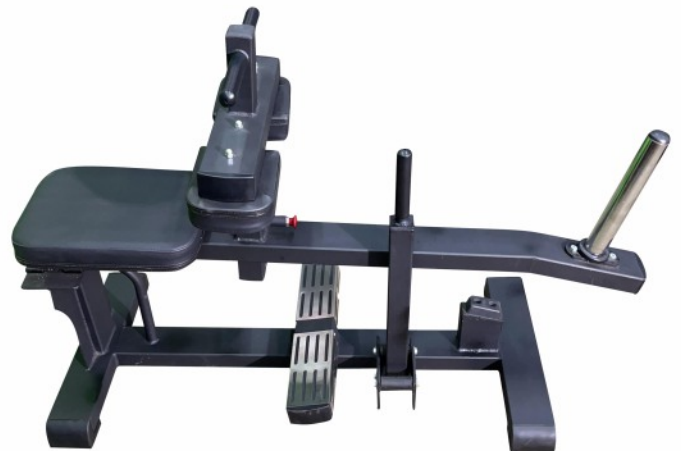

YJA-195 Seated Calf Raise

Pipe	100x50mm
Size	810*1320*970mm
Paint	Powder Coating