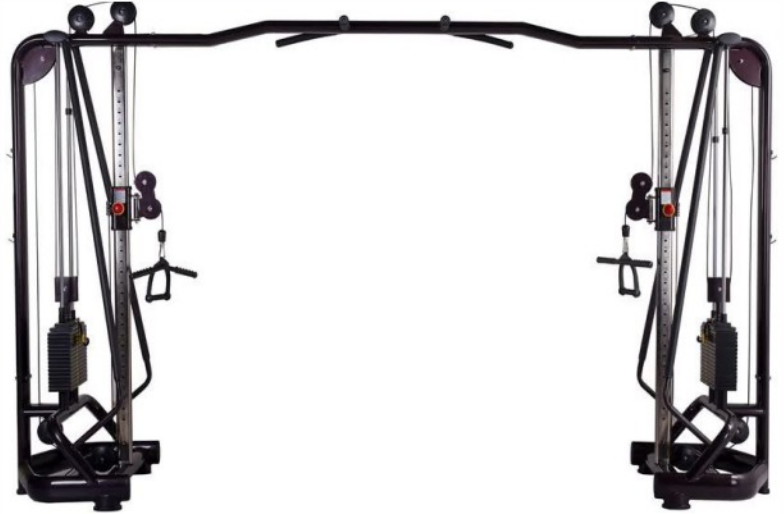

YJA-057 Cable Cross Over

Pipe	100x50mm
Size	1465x1795x2005mm
Paint	Powder Coating
Weight Stack	80+80 KGS
Weight	275 KGS